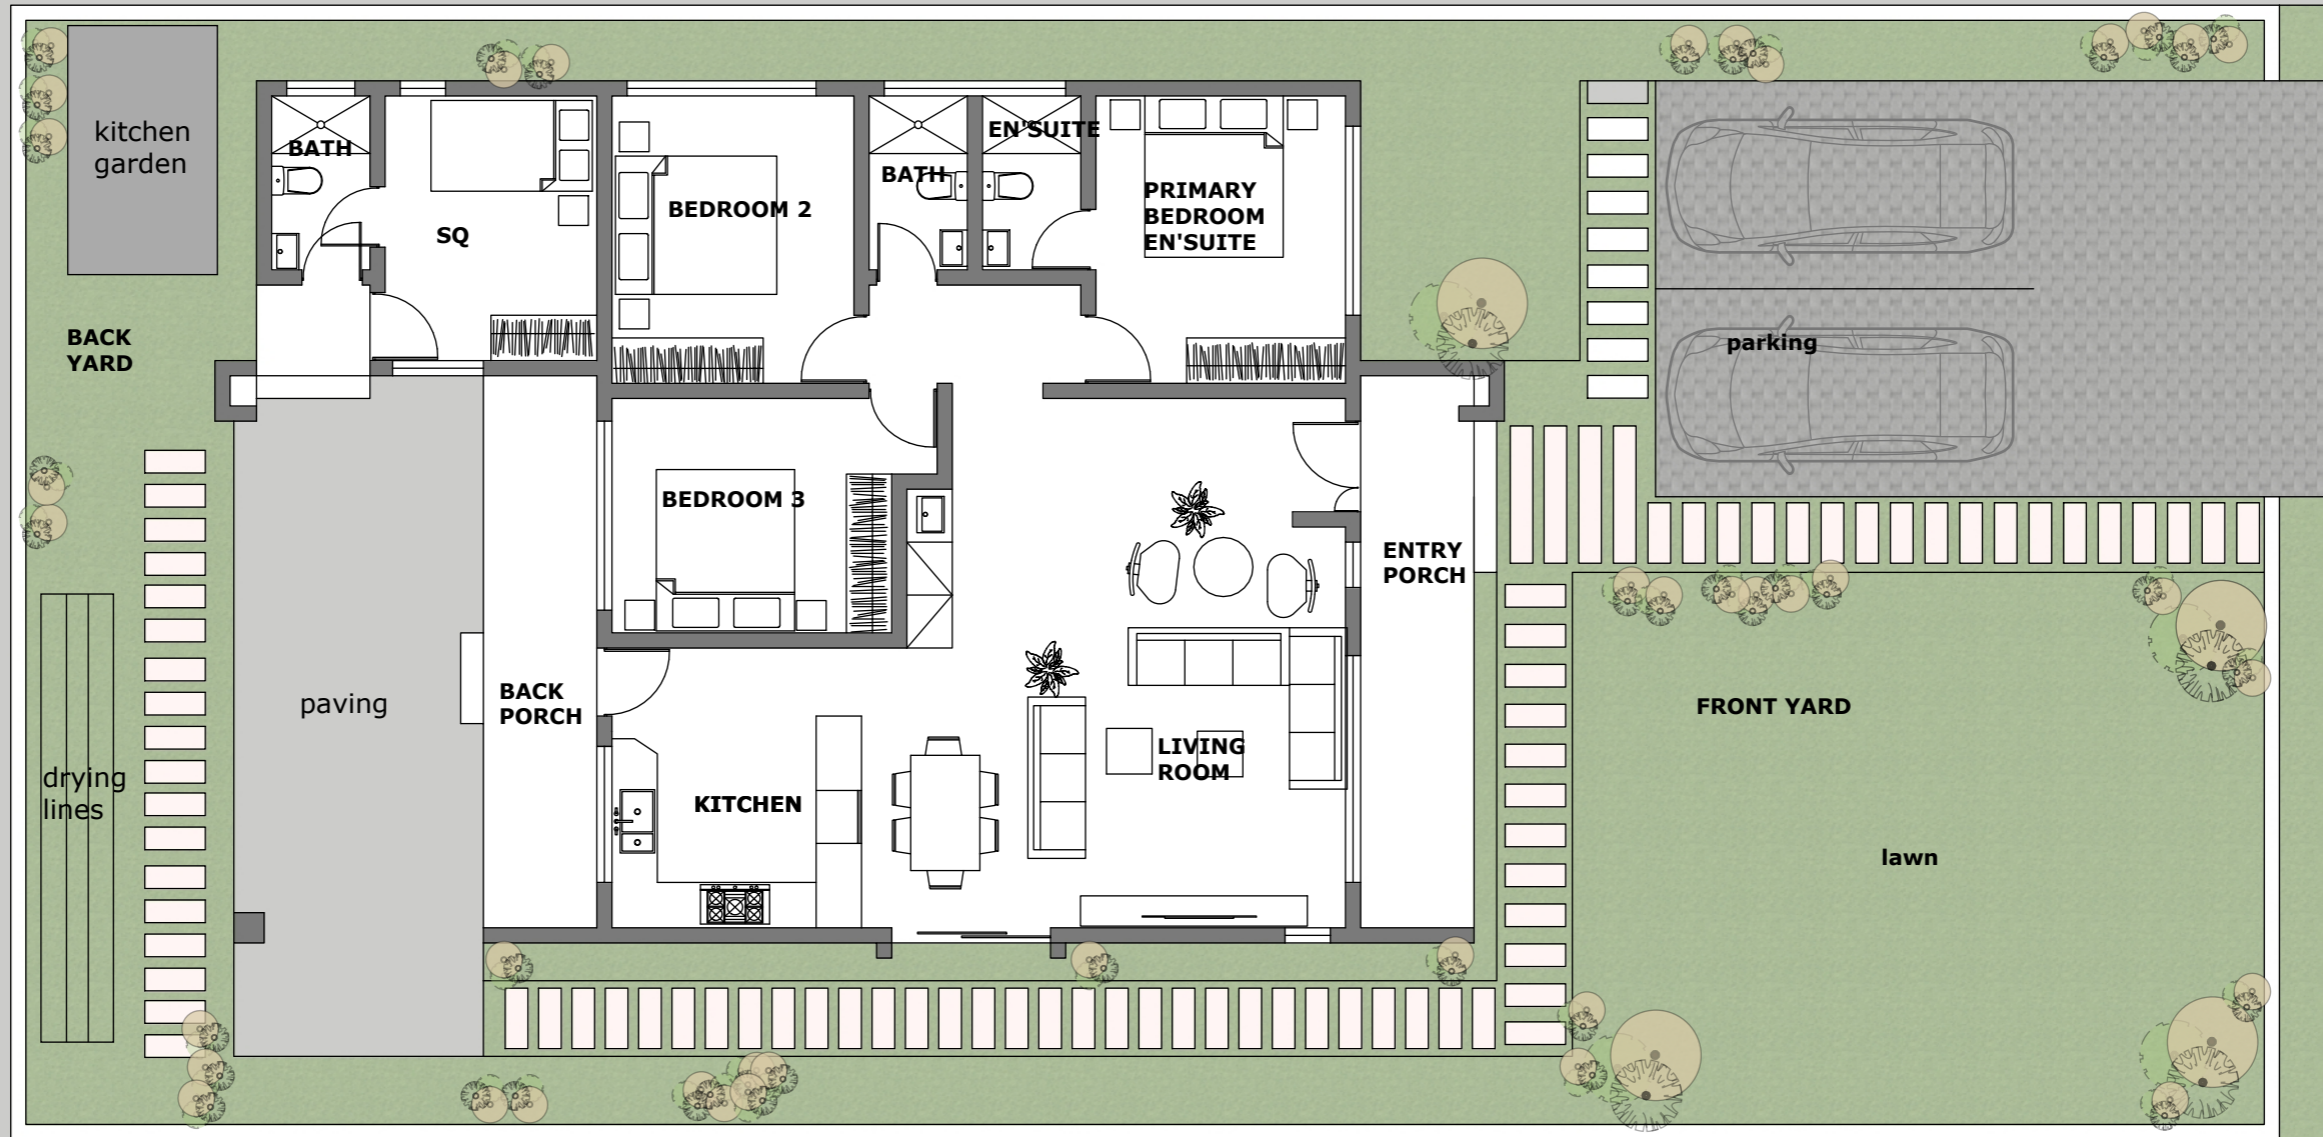

SIMPLY UNIQUE
DEVELOPMENT

3 BEDROOM BUNGALOW HOUSE WITH AN ATTACHED SQ

TOTAL FLOOR AREA- 139SQM
PLOT SIZE 50FT BY 100FT
PLINTH DIMENSIONS- 17Mx 11.5M
PRIMARY BEDROOM EN'SUITE
2 FULL BATHS SHARING
SQ EN'SUITE

SIMPLY UNIQUE
DEVELOPMENT

LIVING ROOM VIEW

SIMPLY UNIQUE
DEVELOPMENT

LIVING ROOM VIEW

SIMPLY UNIQUE
DEVELOPMENT

DINING/KITCHEN VIEW

SIMPLY UNIQUE
DEVELOPMENT

DINING/KITCHEN VIEW

SIMPLY UNIQUE
DEVELOPMENT

PRIMARY BEDROOM VIEW

SIMPLY UNIQUE
DEVELOPMENT

PRIMARY BEDROOM VIEW

SIMPLY UNIQUE
DEVELOPMENT

PRIMARY EN'SUITE

0.00 m

0.00 m